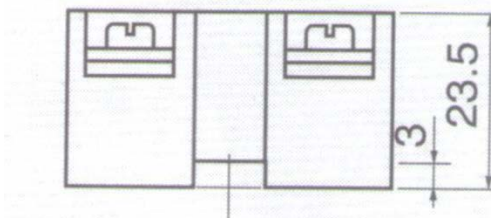

SOLID STATE RELAY

Model:SSR-25DD

Specifications:

- Input Voltage: 5-32VDC
- Output Voltage: 5-60VDC
- Output Current: 25A
- On Voltage: $\leq 1V$
- One-off Time: $\leq 10ms$
- Off Leakage Current: $\leq 2mA$
- Weight: 0.099kg

62.0L x 45.0W x 23.5H

Electronics Katrangi Trading