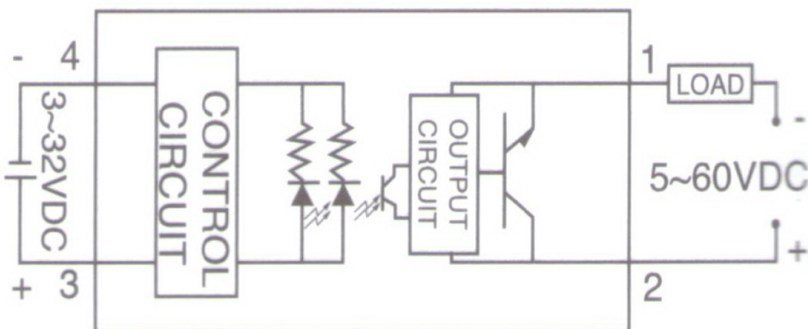

Electronics Katrangi Trading