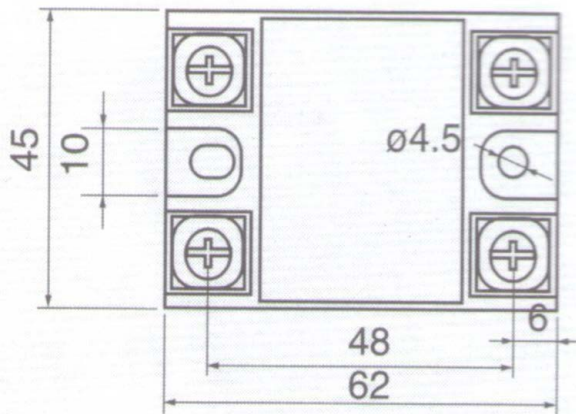

SOLID STATE RELAY

Model:SSR-25DD

Specifications:

- Input Voltage: 5-32VDC
- Output Voltage: 5-60VDC
- Output Current: 25A
- On Voltage: $\leq 1V$
- One-off Time: $\leq 10ms$
- Off Leakage Current: $\leq 2mA$
- Weight: 0.099kg

62.0L x 45.0W x 23.5H

Electronics Katrangi Trading